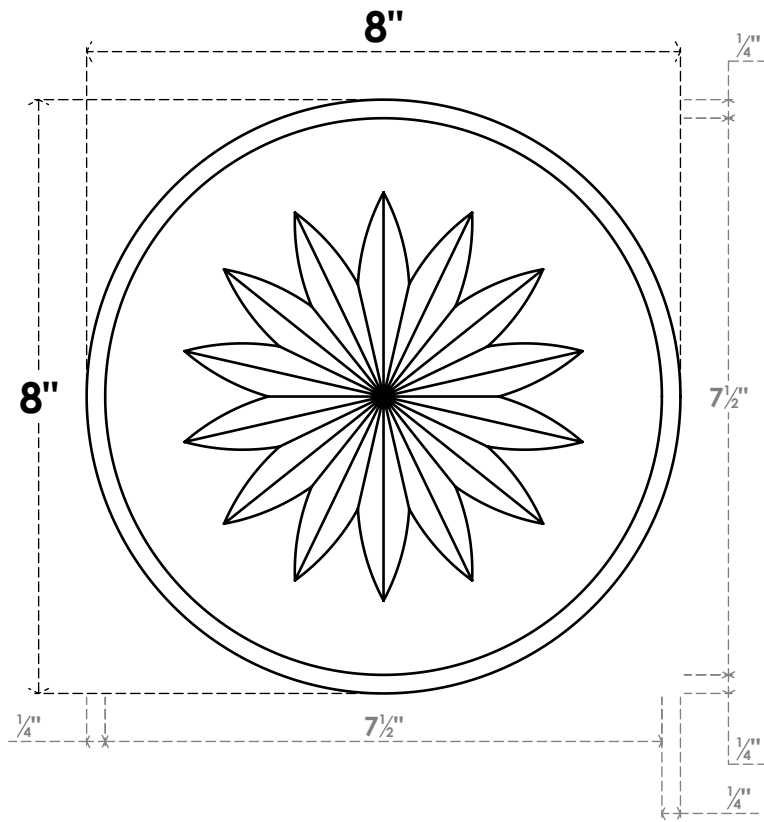

ROSP080X080X075GRY10

8"W X 8"H X 3/4"P STANDARD GRAYSON FLOWER ROSETTE WITH BEVELED EDGE, ARCHITECTURAL GRADE PVC

FRONT

SIDE

EKENA MILLWORK
2300 WEST MAIN ST.
CLARKSVILLE, TX 75426
TOLL FREE: 866-607-0453
WWW.EKENAMILLWORK.COM