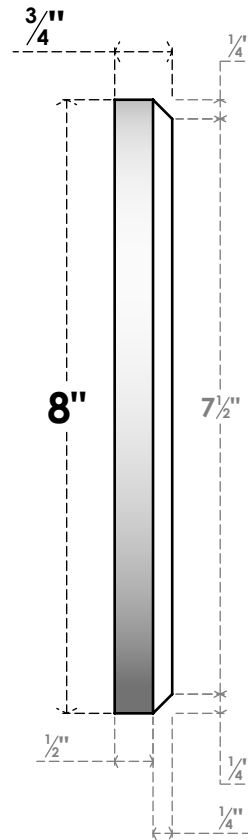

ROSP080X080X075GRY10

8"W X 8"H X 3/4"P STANDARD GRAYSON FLOWER ROSETTE WITH BEVELED EDGE, ARCHITECTURAL GRADE PVC

FRONT

SIDE

EKENA MILLWORK
2300 WEST MAIN ST.
CLARKSVILLE, TX 75426
TOLL FREE: 866-607-0453
WWW.EKENAMILLWORK.COM

NOTES

1. INSTALLATION TO BE COMPLETED IN ACCORDANCE WITH MANUFACTURER'S SPECIFICATIONS.
2. DRAWING MAY NOT BE TO SCALE
3. THIS DRAWING IS INTENDED FOR DESIGN AND PLANNING PURPOSES ONLY.
4. ALL INFORMATION CONTAINED HEREIN WAS CURRENT AT THE TIME OF DEVELOPMENT BUT MUST BE REVIEWED AND APPROVED BY THE PRODUCT MANUFACTURER TO BE CONSIDERED ACCURATE.
5. ARCHITECTURAL GRADE PVC PRODUCTS ARE MADE FROM EXPANDED CELLULAR PVC AND COME NATURALLY WHITE BUT MAY BE PAINTED